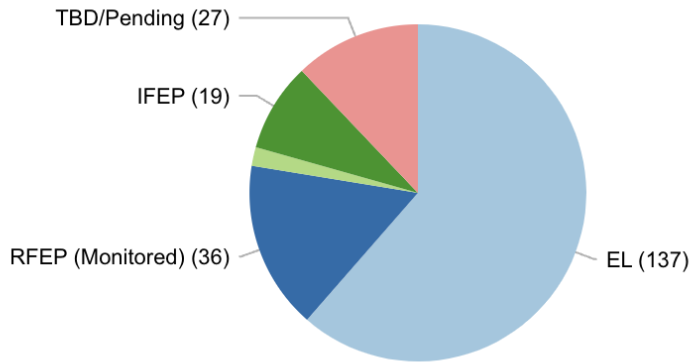

EL Status

Male and Female Counts

School Demographics Total: 430

Free and Reduced